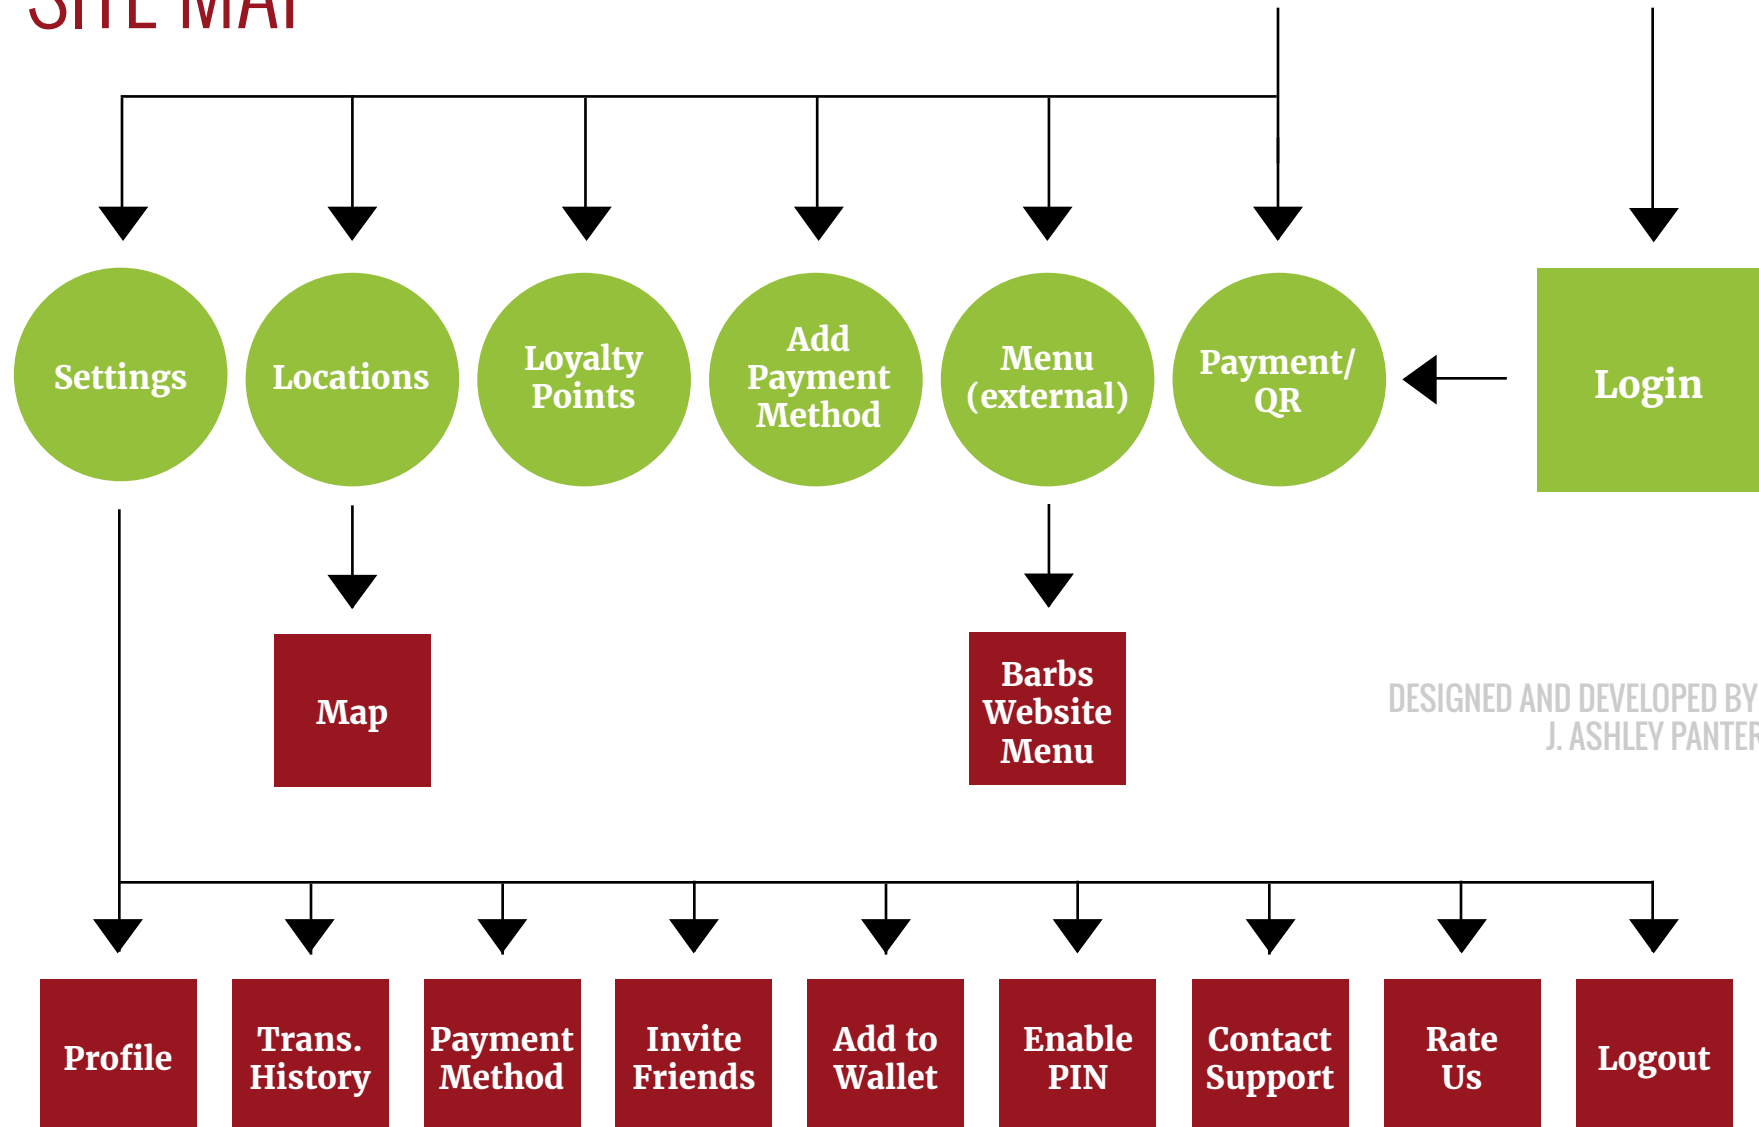

# BARBERITOS

## SITE MAP

APP MAIN LOGIN  
SCREEN

DESIGNED AND DEVELOPED BY:  
J. ASHLEY PANTER